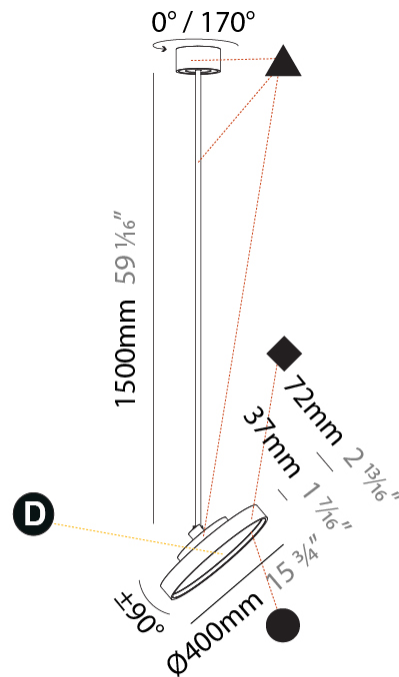

GENERAL

Series: Sign Diva Flex
Subseries: Sign Diva Flex Korona
Brand: Prolicht
Division: Architectural
Mounting Type: Suspension
Mounting Location: Ceiling
Subcategory: Pendant

PHYSICAL

Shape: Round
Diameter (mm): 400
Diameter (in): 15 3/4
Height (mm): 1620
Height (in): 63 3/4
Light Distribution: Adjustable / Direct
Weight (kg): 2.007
Weight (lbs): 4.42
Diffuser: PMMA - Opal / Micro-Prism / Sparkling Secret / Vintage Industrial
Fixture Finish: SSR / BKV / CWI / CRY / HAB / UFT / ITA / RUA / FTG / MYG / LOD / PUS / FRO / FUP / KIA / POP / BLS / SPG / MEY / GOH / GUM / CHC / COM / ABZ / JAG / OBR / MOS / ROR
Fixture Material: Extruded Aluminum / Steel

ELECTRICAL

Lamp Type: LED (Zhaga Standard)
Input Wattage (W): 17
Total Output Wattage (W): 15.33
Dimming: Tri-Mode (Non-Dimming and Phase Dimming (120Vac only) and 0-10V Dimming)
Driver Included: Yes
Driver Location: Integrated
Driver Type: Constant Current - Universal
Driver Class: Class 2
Input Voltage (V): 120 - 277
Constant Current (MA): 500

LED

Color Temperature (°K): 3000 / 3500 / 4000
Max. Delivered Lumen (lm): 2260 / 2293 / 2340
CRI: >90 CRI
Lamp Life (hrs): 50000

OPTICAL

Adjustability: Rotational 170°; Tilt 90°

RATINGS AND CERTIFICATIONS

Certified By: Certified for North American Standards
IP rating: IP20