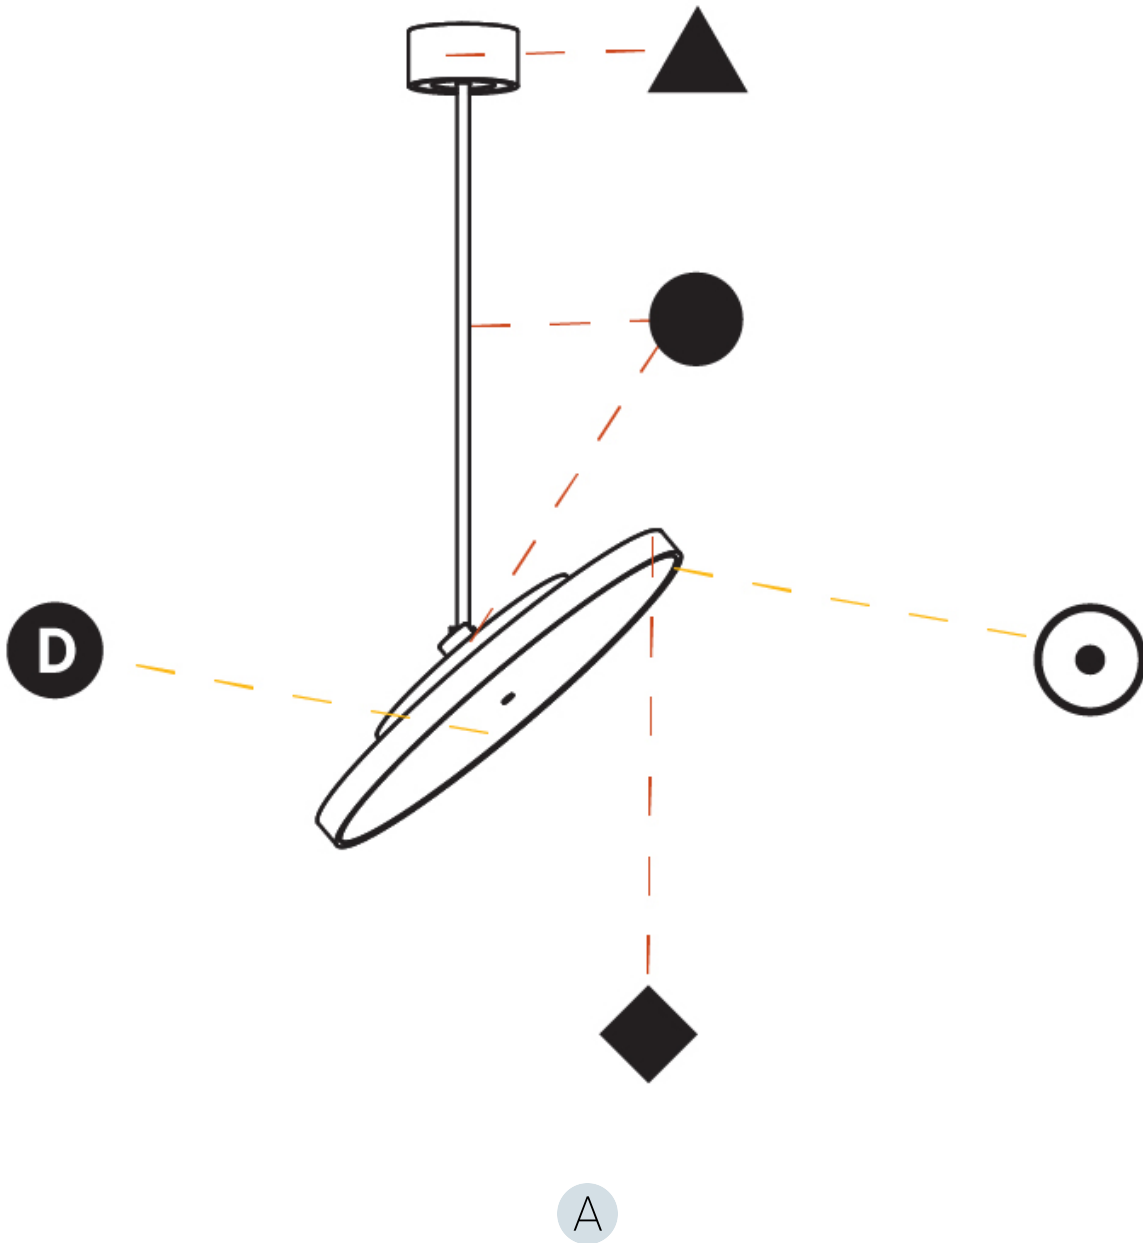

SIGN DIVA FLEX SUSPENSION

A30855-

PROJECT
TYPE
SPECIFIER
QUANTITY
DATE