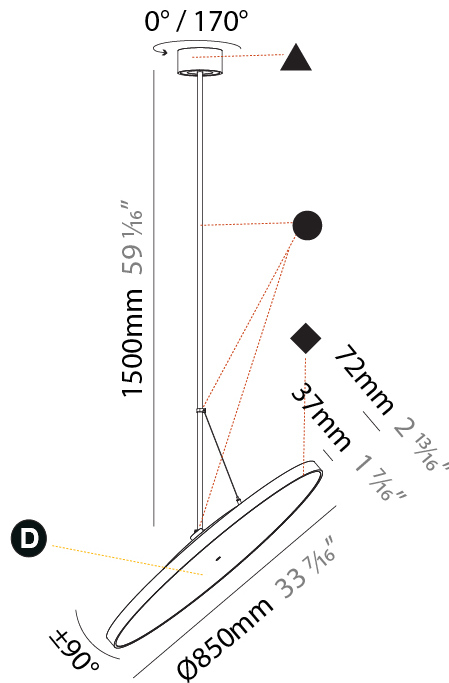

GENERAL

Series: Sign Diva Flex
Subseries: Sign Diva Flex
Brand: Prolicht
Division: Architectural
Mounting Type: Suspension
Mounting Location: Ceiling
Subcategory: Pendant

PHYSICAL

Shape: Round
Diameter (mm): 850
Diameter (in): 33 7/16
Height (mm): 1620
Height (in): 63 3/4
Light Distribution: Adjustable / Direct
Weight (kg): 2.007
Weight (lbs): 4.42
Diffuser: PMMA - Opal / Micro-Prism / Sparkling Secret / Vintage Industrial
Fixture Finish: SSR / BKV / CWI / CRY / HAB / UFT / ITA / RUA / FTG / MYG / LOD / PUS / FRO / FUP / KIA / POP / BLS / SPG / MEY / GOH / GUM / CHC / COM / ABZ / JAG / OBR / MOS / ROR
Fixture Material: Extruded Aluminum / Steel

ELECTRICAL

Lamp Type: LED (Zhaga Standard)
Input Wattage (W): 96.8
Total Output Wattage (W): 76.8
Dimming: Tri-Mode (Non-Dimming and Phase Dimming (120Vac only) and 0-10V Dimming)
Driver Included: Yes
Driver Location: Integrated
Driver Type: Constant Current - Universal
Driver Class: Class 2
Input Voltage (V): 120 - 277
Constant Current (MA): 600

LED

Color Temperature (°K): 2700 / 3000 / 3500 / 4000
Max. Delivered Lumen (lm): 9094 / 9806 / 11375 / 11617
Nominal Lumen (lm): 10753 / 11596 / 13461 / 13736
CRI: >90 CRI
Lamp Life (hrs): 50000

OPTICAL

Adjustability: Rotational 170°; Tilt 90°

RATINGS AND CERTIFICATIONS

Certified By: Certified for North American Standards
IP rating: IP20