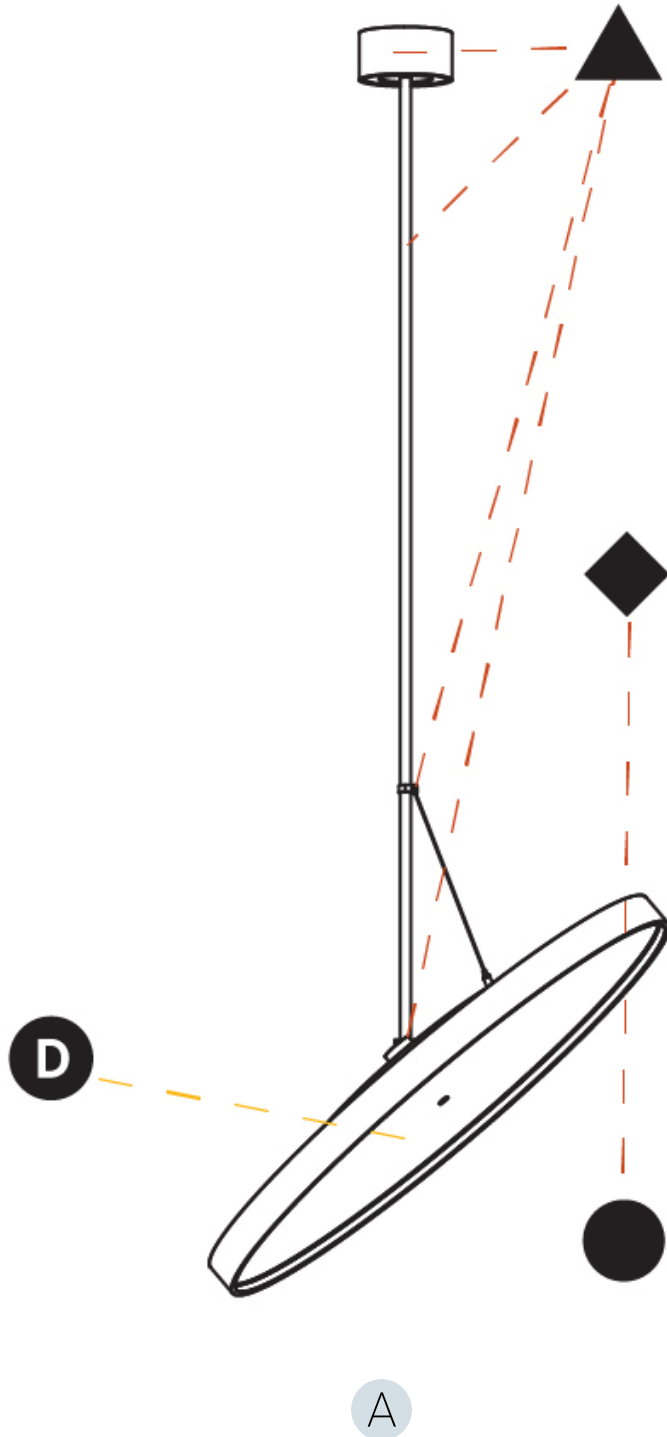

SIGN DIVA FLEX KORONA SUSPENSION

A30868-

PROJECT	_____
TYPE	_____
SPECIFIER	_____
QUANTITY	_____
DATE	_____