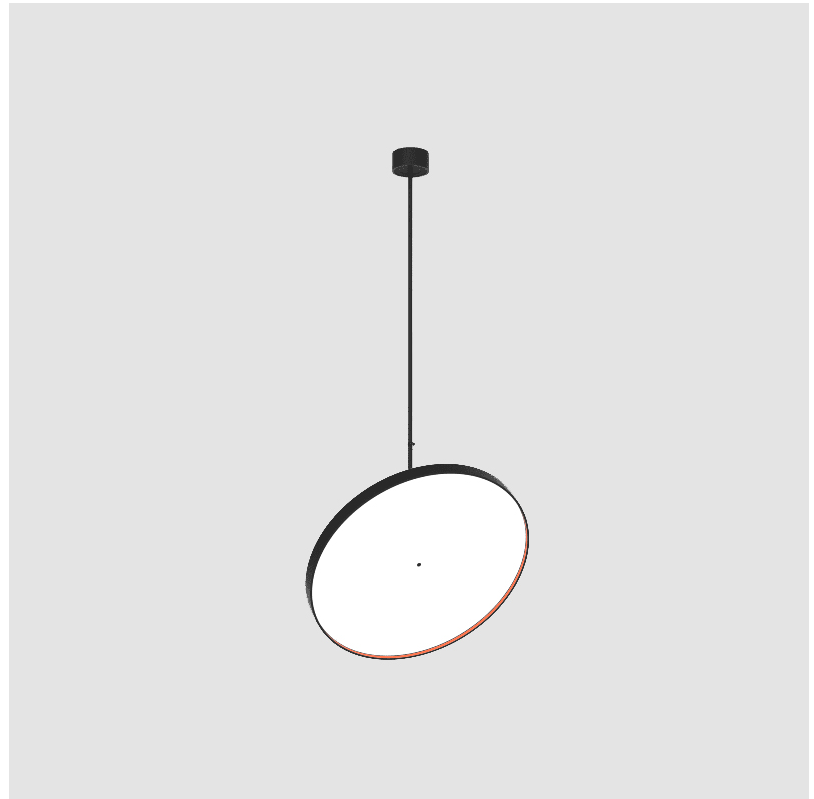

GENERAL

Series: Sign Diva Flex
Subseries: Sign Diva Flex Korona
Brand: Prolicht
Division: Architectural
Mounting Type: Suspension
Mounting Location: Ceiling
Subcategory: Pendant

PHYSICAL

Shape: Round
Diameter (mm): 850
Diameter (in): 33 7/16
Height (mm): 1620
Height (in): 63 3/4
Light Distribution: Adjustable / Direct
Weight (kg): 2.007
Weight (lbs): 4.42
Diffuser: PMMA - Opal / Micro-Prism / Sparkling Secret / Vintage Industrial
Fixture Finish: SSR / BKV / CWI / CRY / HAB / UFT / ITA / RUA / FTG / MYG / LOD / PUS / FRO / FUP / KIA / POP / BLS / SPG / MEY / GOH / GUM / CHC / COM / ABZ / JAG / OBR / MOS / ROR
Fixture Material: Extruded Aluminum / Steel

ELECTRICAL

Lamp Type: LED (Zhaga Standard)
Input Wattage (W): 88
Total Output Wattage (W): 76.8
Dimming: Tri-Mode (Non-Dimming and Phase Dimming (120Vac only) and 0-10V Dimming)
Driver Included: Yes
Driver Location: Integrated
Driver Type: Constant Current - Universal
Driver Class: Class 2
Input Voltage (V): 120 - 277
Constant Current (MA): 600

LED

Color Temperature (°K): 2700 / 3000 / 3500 / 4000
Max. Delivered Lumen (lm): 9094 / 9806 / 11385 / 13736
Nominal Lumen (lm): 10753 / 11596 / 13461 / 13736
CRI: >90 CRI
Lamp Life (hrs): 50000

OPTICAL

Adjustability: Rotational 170°; Tilt 90°

RATINGS AND CERTIFICATIONS

Certified By: Certified for North American Standards
IP rating: IP20