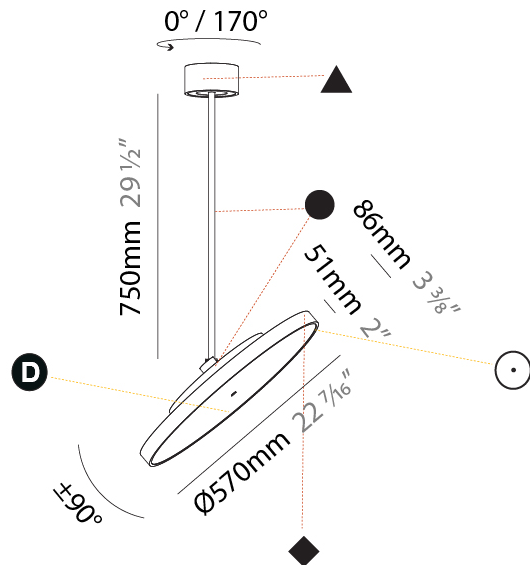

GENERAL

Series: Sign Diva Flex
Subseries: Sign Diva Flex
Brand: Prolicht
Division: Architectural
Mounting Type: Suspension
Mounting Location: Ceiling
Subcategory: Pendant

PHYSICAL

Shape: Round
Diameter (mm): 570
Diameter (in): 22 7/16
Height (mm): 870
Height (in): 34 1/4
Light Distribution: Adjustable / Direct
Weight (kg): 2.007
Weight (lbs): 4.42
Diffuser: PMMA - Opal / Micro-Prism / Sparkling Secret / Vintage Industrial
Fixture Finish: SSR / BKV / CWI / CRY / HAB / UFT / ITA / RUA / FTG / MYG / LOD / PUS / FRO / FUP / KIA / POP / BLS / SPG / MEY / GOH / GUM / CHC / COM / ABZ / JAG / OBR / MOS / ROR
Fixture Material: Extruded Aluminum / Steel

ELECTRICAL

Lamp Type: LED (Zhaga Standard)
Input Wattage (W): 58.3
Total Output Wattage (W): 46.9
Dimming: Tri-Mode (Non-Dimming and Phase Dimming (120Vac only) and 0-10V Dimming)
Driver Included: Yes
Driver Location: Integrated
Driver Type: Constant Current - Universal
Driver Class: Class 2
Input Voltage (V): 120 - 277
Constant Current (MA): 350

LED

Color Temperature (°K): 2700 / 3000 / 3500 / 4000
Max. Delivered Lumen (lm): 4439 / 4759 / 4801 / 4899
Nominal Lumen (lm): 6199 / 6646 / 6705 / 6842
CRI: >90 CRI
Lamp Life (hrs): 50000

OPTICAL

Adjustability: Rotational 170°; Tilt 90°

RATINGS AND CERTIFICATIONS

Certified By: Certified for North American Standards
IP rating: IP20