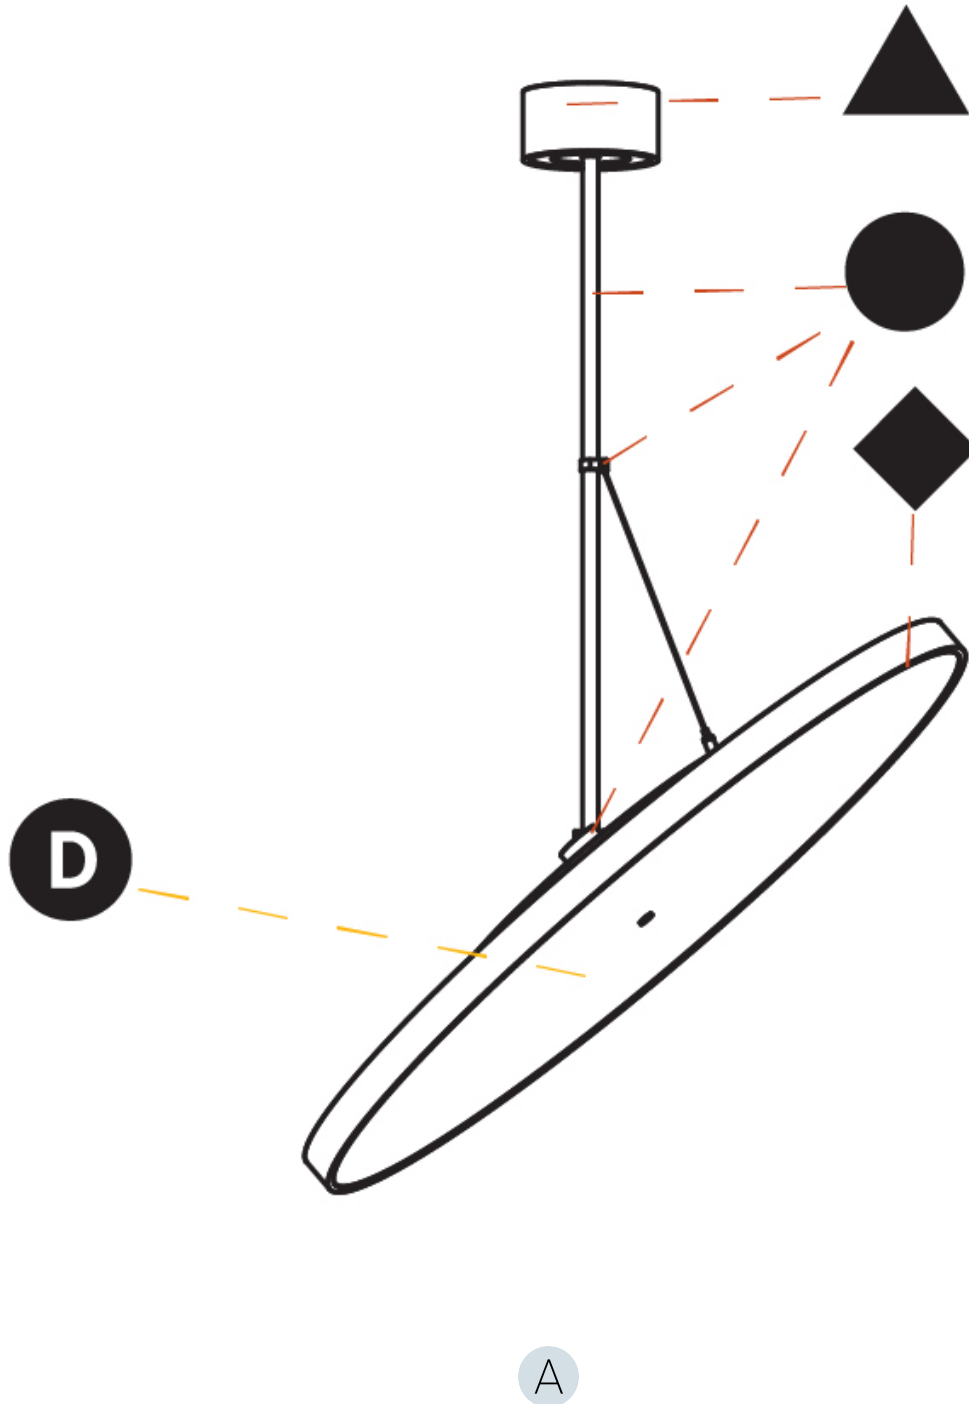

Adjustability: Rotational 170°; Tilt 90°
--

RATINGS AND CERTIFICATIONS

Certified By: Certified for North American Standards
IP rating: IP20

SIGN DIVA FLEX SUSPENSION

A30858-

PROJECT	_____
TYPE	_____
SPECIFIER	_____
QUANTITY	_____
DATE	_____