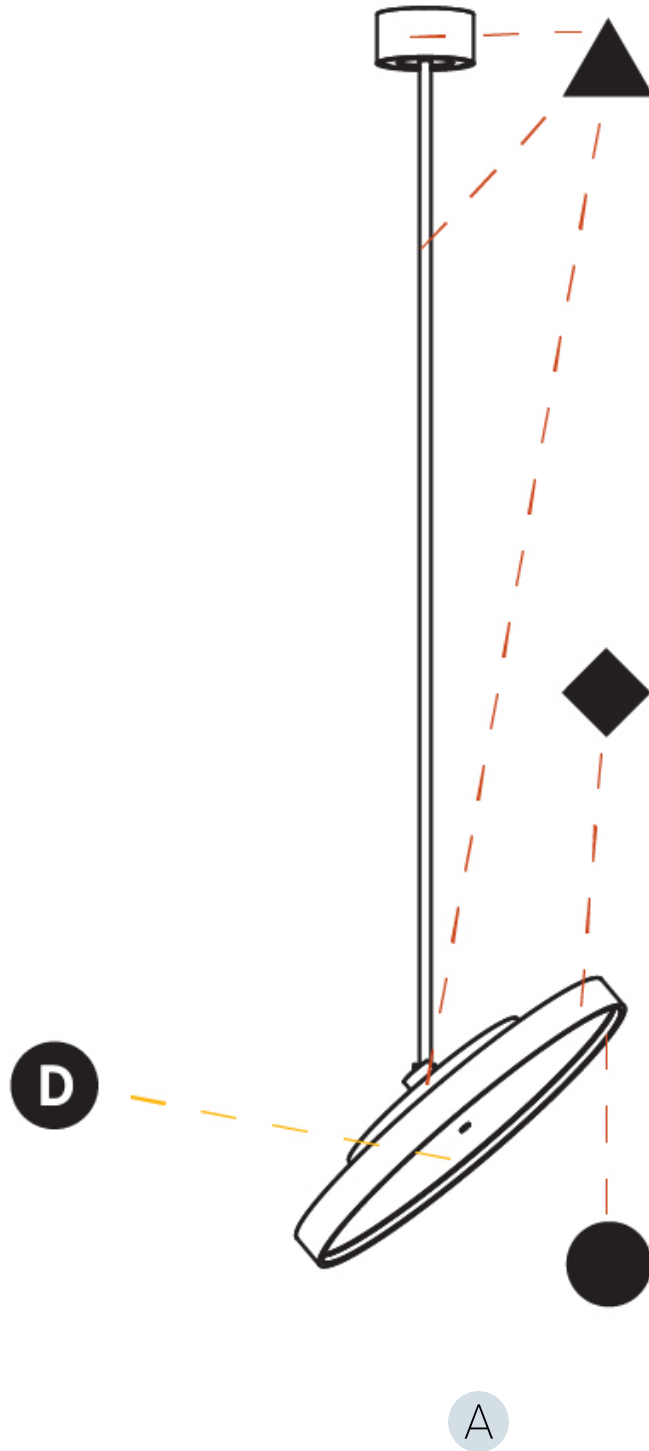

SIGN DIVA FLEX KORONA SUSPENSION

A30866-

PROJECT
TYPE
SPECIFIER
QUANTITY
DATE