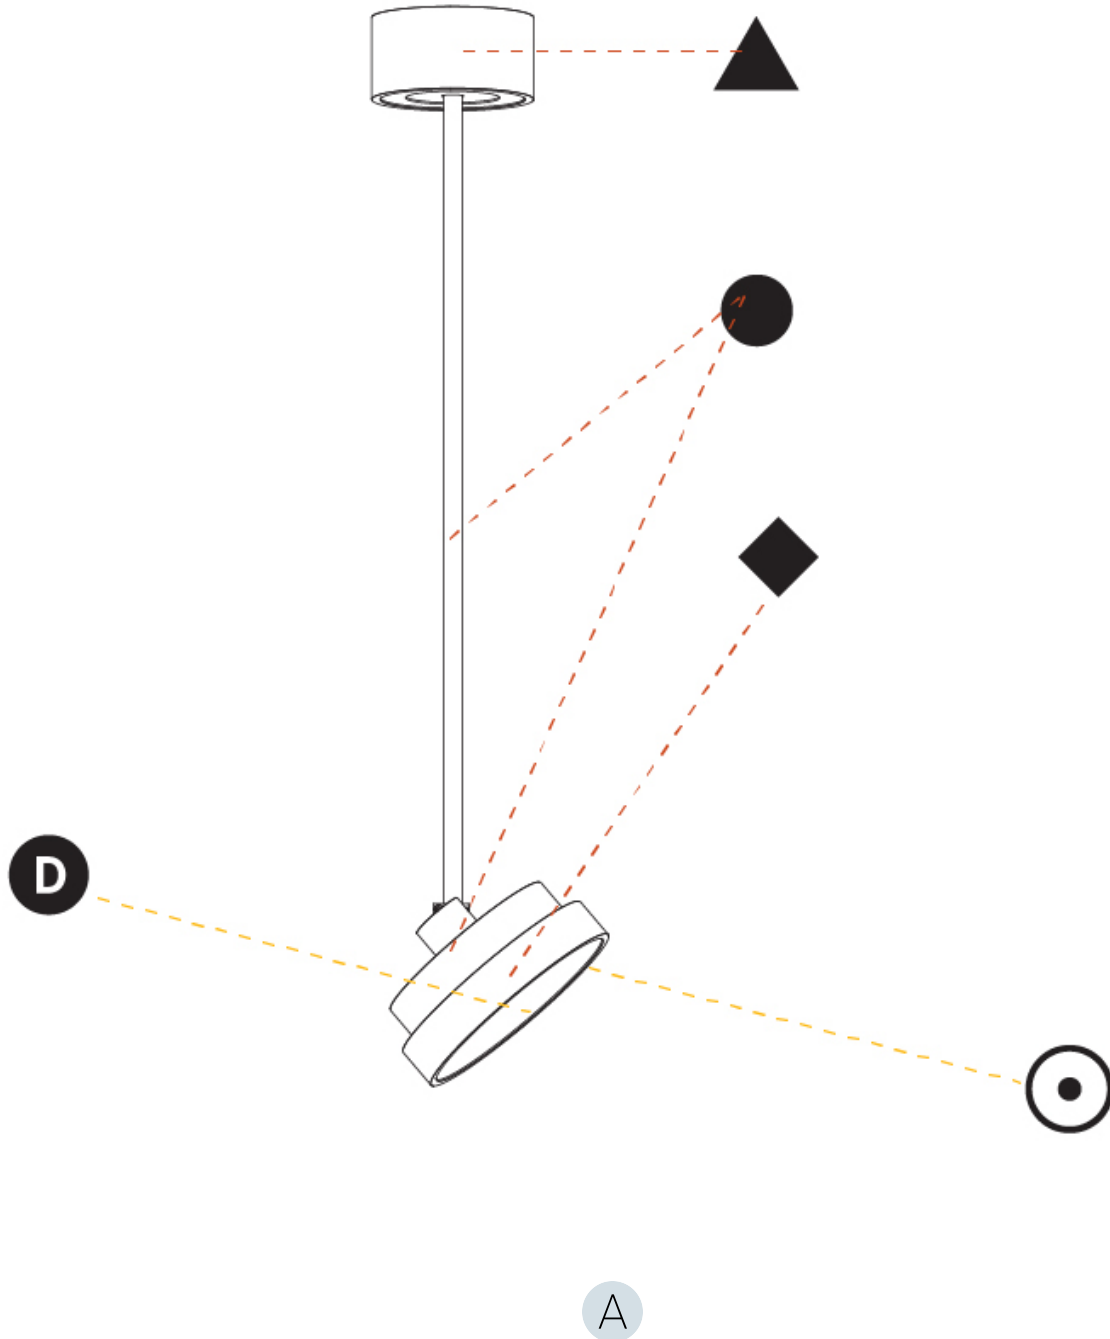

SIGN DIVA FLEX SUSPENSION

A30851-

PROJECT
TYPE
SPECIFIER
QUANTITY
DATE