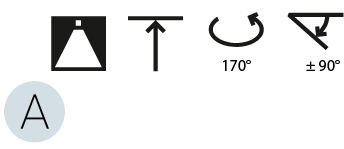

GENERAL

Series: Sign Diva Flex
Subseries: Sign Diva Flex
Brand: Prolicht
Division: Architectural
Mounting Type: Suspension
Mounting Location: Ceiling
Subcategory: Pendant

PHYSICAL

Diameter (mm): 850
Diameter (in): 33 7/16
Height (mm): 870
Height (in): 34 1/4
Light Distribution: Adjustable / Direct
Weight (kg): 9
Weight (lbs): 19.8
Diffuser: PMMA - Opal / Micro-Prism / Sparkling Secret / Vintage Industrial
Fixture Finish: SSR / BKV / CWI / CRY / HAB / UFT / ITA / RUA / FTG / MYG / LOD / PUS / FRO / FUP / KIA / POP / BLS / SPG / MEY / GOH / GUM / CHC / COM / ABZ / JAG / OBR / MOS / ROR
Fixture Material: Extruded Aluminum / Steel

ELECTRICAL

Lamp Type: LED (Zhaga Standard)
Input Wattage (W): 96.8
Total Output Wattage (W): 76.8
Dimming: Tri-Mode (Non-Dimming and Phase Dimming (120Vac only) and 0-10V Dimming)
Driver Included: Yes
Driver Location: Integrated
Driver Type: Constant Current - Universal
Driver Class: Class 2
Input Voltage (V): 120 - 277
Constant Current (MA): 600

LED

Color Temperature (°K): 2700 / 3000 / 3500 / 4000
Max. Delivered Lumen (lm): 9094 / 9806 / 11385 / 11617
Nominal Lumen (lm): 10753 / 11596 / 13461 / 13736
CRI: >90 CRI
Lamp Life (hrs): 50000

OPTICAL

RATINGS AND CERTIFICATIONS

Certified By: Certified for North American Standards
IP rating: IP20