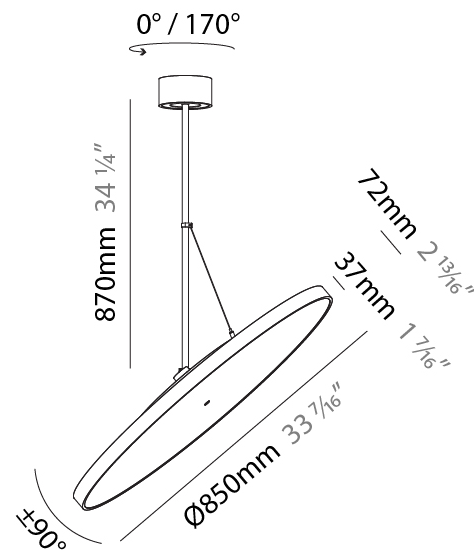

GENERAL

Series: Sign Diva Flex
Subseries: Sign Diva Flex
Brand: Prolicht
Division: Architectural
Mounting Type: Suspension
Mounting Location: Ceiling
Subcategory: Pendant

PHYSICAL

Diameter (mm): 850
Diameter (in): 33 7/16
Height (mm): 870
Height (in): 34 1/4
Light Distribution: Adjustable / Direct
Weight (kg): 9
Weight (lbs): 19.8
Diffuser: PMMA - Opal / Micro-Prism / Sparkling Secret / Vintage Industrial
Fixture Finish: SSR / BKV / CWI / CRY / HAB / UFT / ITA / RUA / FTG / MYG / LOD / PUS / FRO / FUP / KIA / POP / BLS / SPG / MEY / GOH / GUM / CHC / COM / ABZ / JAG / OBR / MOS / ROR
Fixture Material: Extruded Aluminum / Steel

ELECTRICAL

Lamp Type: LED (Zhaga Standard)
Input Wattage (W): 96.8
Total Output Wattage (W): 76.8
Dimming: Tri-Mode (Non-Dimming and Phase Dimming (120Vac only) and 0-10V Dimming)
Driver Included: Yes
Driver Location: Integrated
Driver Type: Constant Current - Universal
Driver Class: Class 2
Input Voltage (V): 120 - 277
Constant Current (MA): 600

LED

Color Temperature (°K): 2700 / 3000 / 3500 / 4000
Max. Delivered Lumen (lm): 9094 / 9806 / 11385 / 11617
Nominal Lumen (lm): 10753 / 11596 / 13461 / 13736
CRI: >90 CRI
Lamp Life (hrs): 50000

OPTICAL

RATINGS AND CERTIFICATIONS

Certified By: Certified for North American Standards
IP rating: IP20