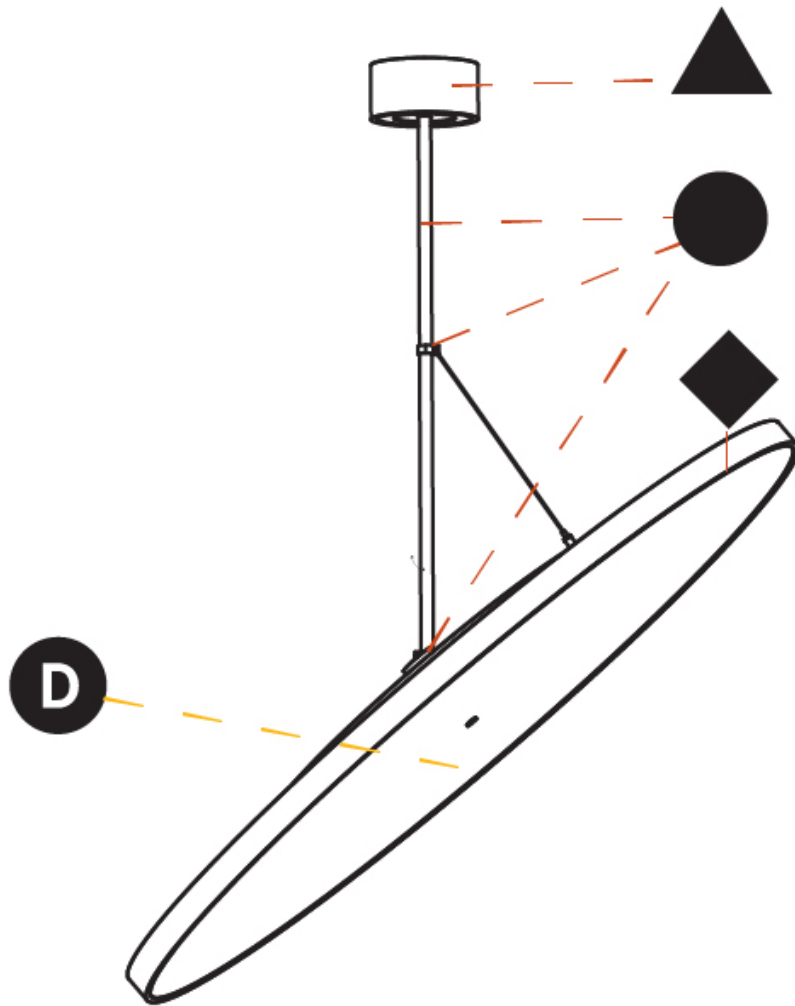

Adjustability: Rotational 170°; Tilt 90°
--

RATINGS AND CERTIFICATIONS

Certified By: Certified for North American Standards
IP rating: IP20

SIGN DIVA FLEX SUSPENSION

A30859-

PROJECT	_____
TYPE	_____
SPECIFIER	_____
QUANTITY	_____
DATE	_____