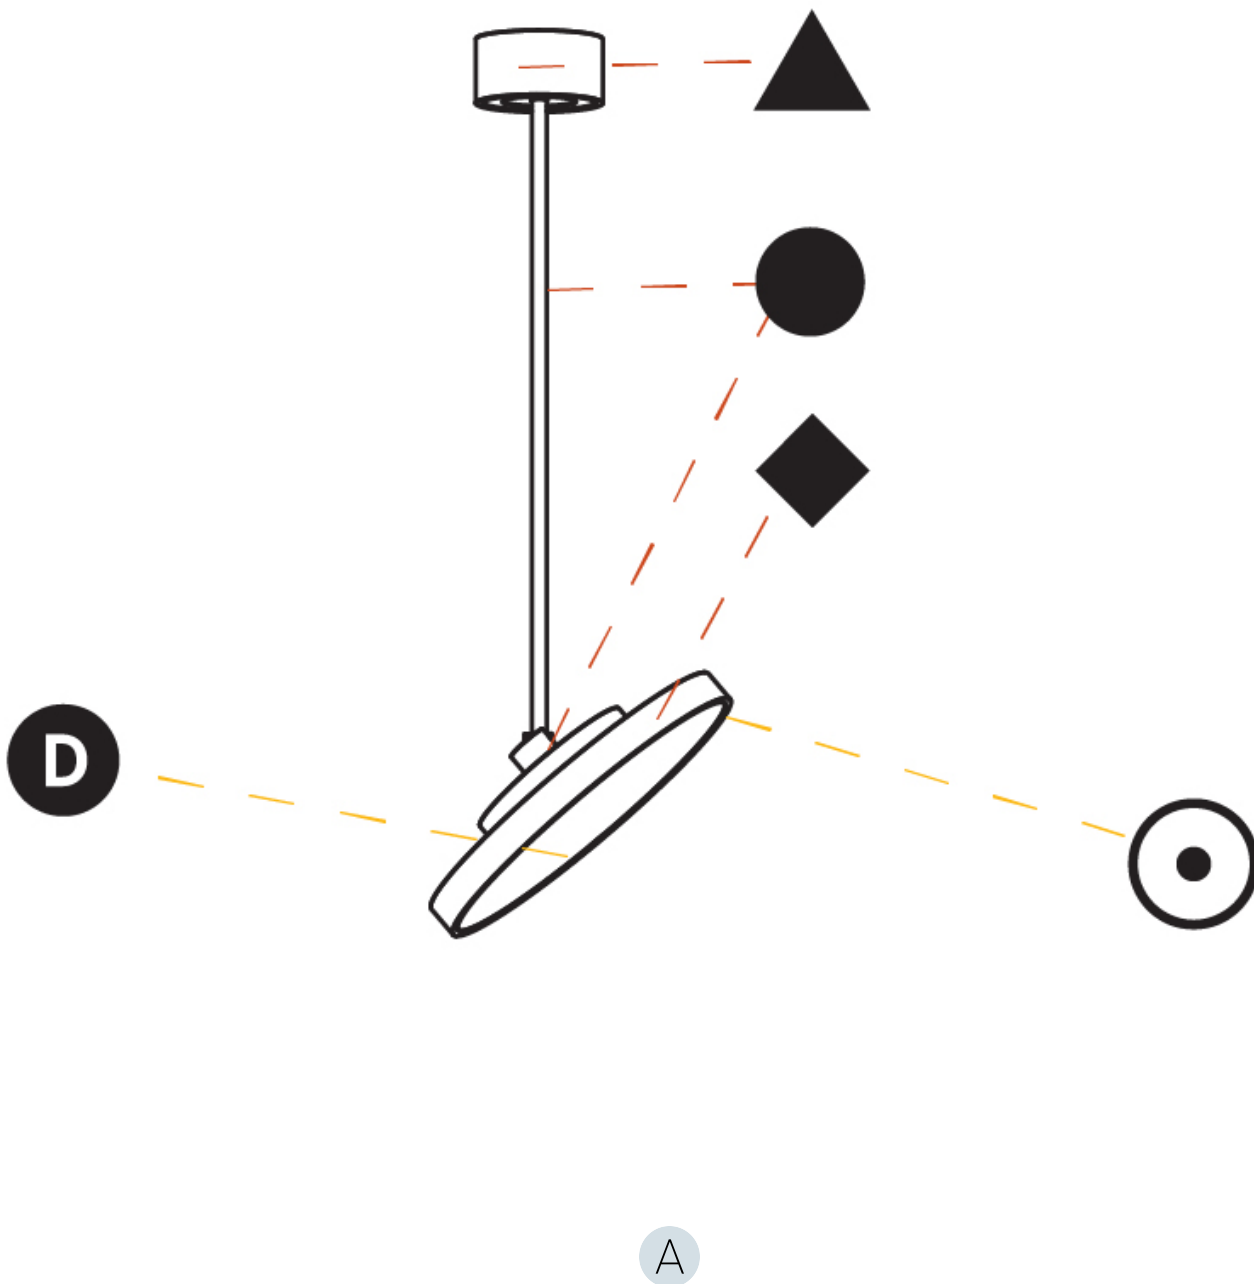

SIGN DIVA FLEX SUSPENSION

A30854-

PROJECT
TYPE
SPECIFIER
QUANTITY
DATE