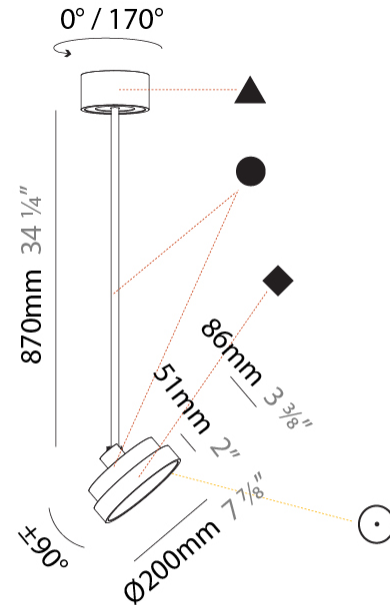

GENERAL

Series: Sign Diva Flex
Subseries: Sign Diva Flex
Brand: Prolicht
Division: Architectural
Mounting Type: Suspension
Mounting Location: Ceiling
Subcategory: Pendant

PHYSICAL

Shape: Round
Diameter (mm): 200
Diameter (in): 7 7/8
Height (mm): 870
Depth (mm): 86
Height (in): 34 1/4
Depth (in): 3 3/8
Light Distribution: Adjustable / Direct
Weight (kg): 2.007
Weight (lbs): 4.42
Diffuser: PMMA - Opal / Micro-Prism / Sparkling Secret / Vintage Industrial
Fixture Finish: SSR / BKV / CWI / CRY / HAB / UFT / ITA / RUA / FTG / MYG / LOD / PUS / FRO / FUP / KIA / POP / BLS / SPG / MEY / GOH / GUM / CHC / COM / ABZ / JAG / OBR / MOS / ROR
Fixture Material: Extruded Aluminum / Steel

ELECTRICAL

Lamp Type: LED (Zhaga Standard)
Input Wattage (W): 12.1
Total Output Wattage (W): 11
Dimming: Tri-Mode (Non-Dimming and Phase Dimming (120Vac only) and 0-10V Dimming)
Driver Included: Yes
Driver Location: Integrated
Driver Type: Constant Current - Universal
Driver Class: Class 2
Input Voltage (V): 120 - 277
Constant Current (MA): 350

LED

Color Temperature (*K): 2700 / 3000 / 3500 / 4000
Max. Delivered Lumen (lm): 836 / 895 / 902 / 921
Nominal Lumen (lm): 1280 / 1370 / 1382 / 1410
CRI: >90 CRI
Lamp Life (hrs): 50000

OPTICAL

Adjustability: Rotational 170°; Tilt 90°

RATINGS AND CERTIFICATIONS

Certified By: Certified for North American Standards
IP rating: IP20