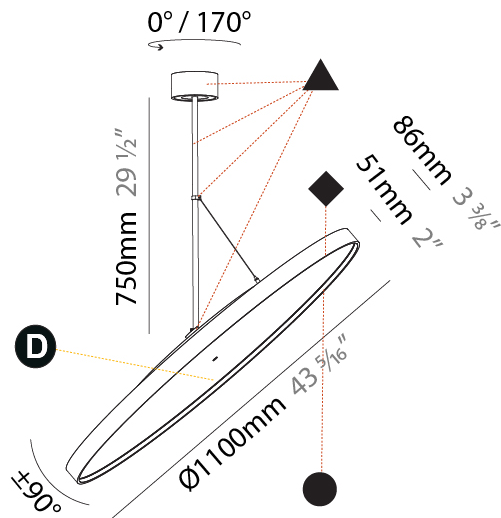

GENERAL

Series: Sign Diva Flex
Subseries: Sign Diva Flex Korona
Brand: Prolicht
Division: Architectural
Mounting Type: Suspension
Mounting Location: Ceiling
Subcategory: Pendant

PHYSICAL

Diameter (mm): 1100
Diameter (in): 43 ⁵/₁₆
Height (mm): 870
Height (in): 34 ¹/₄
Light Distribution: Adjustable / Direct
Weight (kg): 15.3
Weight (lbs): 33.66
Diffuser: PMMA - Opal / Micro-Prism / Sparkling Secret / Vintage Industrial
Fixture Finish: SSR / BKV / CWI / CRY / HAB / UFT / ITA / RUA / FTG / MYG / LOD / PUS / FRO / FUP / KIA / POP / BLS / SPG / MEY / GOH / GUM / CHC / COM / ABZ / JAG / OBR / MOS / ROR
Fixture Material: Extruded Aluminum / Steel

ELECTRICAL

Lamp Type: LED (Zhaga Standard)
Input Wattage (W): 145
Total Output Wattage (W): 135
Dimming: Tri-Mode (Non-Dimming and Phase Dimming (120Vac only) and 0-10V Dimming)
Driver Included: Yes
Driver Location: Integrated
Driver Type: Constant Current - Universal
Driver Class: Class 2
Input Voltage (V): 120 - 277
Constant Current (MA): 600

LED

Color Temperature (°K): 2700 / 3000 / 3500 / 4000
Max. Delivered Lumen (lm): 16002 / 17172 / 19937 / 20344
Nominal Lumen (lm): 18992 / 20305 / 23575 / 24056
CRI: >90 CRI
Lamp Life (hrs): 50000

OPTICAL

Adjustability: Rotational 170°; Tilt 90°

RATINGS AND CERTIFICATIONS

Certified By: Certified for North American Standards
IP rating: IP20